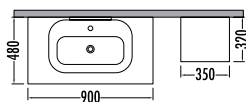

~~10705~~

₺ **9389**

Century 90cm

İNDİRİMLİ

~~3250~~ ₺ **2849**

Century
Boy Dolp. 35cm

Beyaz - Gümüş
White - Silver

CENTURY SILVER 90

	Satış Fiyatı	Kampanyalı Satış Fiyatı
Alt modül / Lower unit	8.530	7.481
Üst modül / Upper unit	2.175	1.908
Takım / Set	10.705	9.389
Boy dolabı / Side cabinet	3.250	2.849

Centruy serisi renk alternatifleri
Century series color options

Siyah - Gümüş / Altın | Black - Silver / Gold
Beyaz - Gümüş / Altın | White - Silver / Gold

Termoform kaplama

Soft close kapak

Seramik Lavabo + Cam Tezgah

Ledli ayna