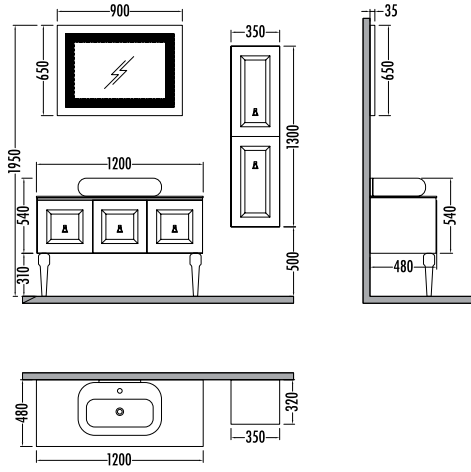

CENTURY GOLD 120

Alt modül / Lower unit
Üst modül / Upper unit
Takım / Set
Boy dolabı / Side cabine:

Satış Fiyatı	Kampanyalı Satış Fiyatı
9.225	8.091
2.175	1.908
11.400	9.999
3.250	2.849