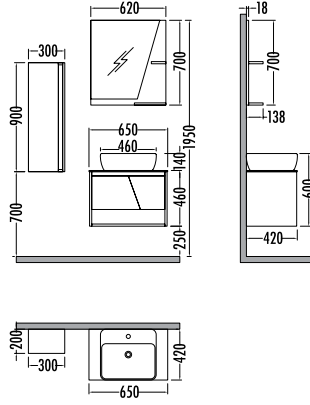

SLIM
FIT

MATRIX 65

Alt modül / Lower unit : 2.470
Üst modül / Upper unit : 835
Takım / Set : 3.305
Boy dolabı / Side cabinet : 1.290

Satış Fiyatı
Kampanyalı Satış Fiyatı

2.169
730
2.899
1.139