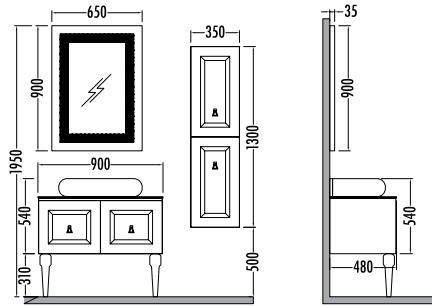

~~10705~~

₺ **9389**

Century 90cm

İNDİRİMLİ

~~3250~~ ₺ **2849**

Century
Boy Dolp. 35cm

Beyaz - Gümüş
White - Silver

CENTURY SILVER 90

	Satış Fiyatı	Kampanyalı Satış Fiyatı
Alt modül / Lower unit	8.530	7.481
Üst modül / Upper unit	2.175	1.908
Takım / Set	10.705	9.389
Boy dolabı / Side cabinet	3.250	2.849

Centruy serisi renk alternatifleri
Century series color options

Siyah - Gümüş / Altın | Black - Silver / Gold
Beyaz - Gümüş / Altın | White - Silver / Gold

Termoform kaplama

Soft close kapak

Seramik Lavabo + Cam Tezgah

Ledli ayna