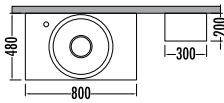

TUCSON 80

Satış Fiyatı Kampanyalı Satış Fiyatı

Alt modül / Lower unit	: 6.240	5.473
Üst modül / Upper unit	: 2.070	1.816
Takım / Set	: 8.310	7.289
Boy dolabı / Side cabinet	: 2.235	1.959

Tucson serisi renk alternatifleri
Tucson series color options

Beyaz - Siyah | White - Black
Karamel - Siyah | Caramel - Black

MDF üzeri lake

Polimerik High Gloss

Soft close kapak

Seramik Lavabo + Cam Tezgah

Ledli ayna