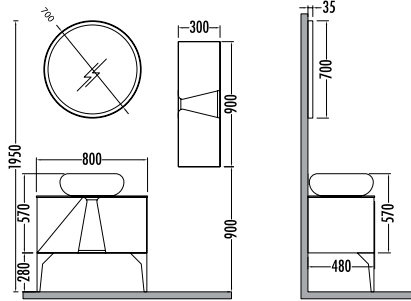

TUCSON 80

Satış Fiyatı Kampanyalı Satış Fiyatı

Alt modül / Lower unit	: 6.240	5.473
Üst modül / Upper unit	: 2.070	1.816
Takım / Set	: 8.310	7.289
Boy dolabı / Side cabinet	: 2.235	1.959

Tucson serisi renk alternatifleri
Tucson series color options

Beyaz - Siyah | White - Black
Karamel - Siyah | Caramel - Black

MDF üzeri lake

Polimerik High Gloss

Soft close kapak

Seramik Lavabo + Cam Tezgah

Ledli ayna