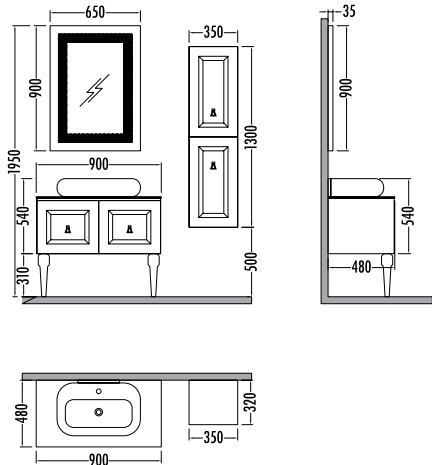

Thermoform kaplama

Soft close kapak

Seramik Lavabo + Cam Tezgah

Ledli ayna