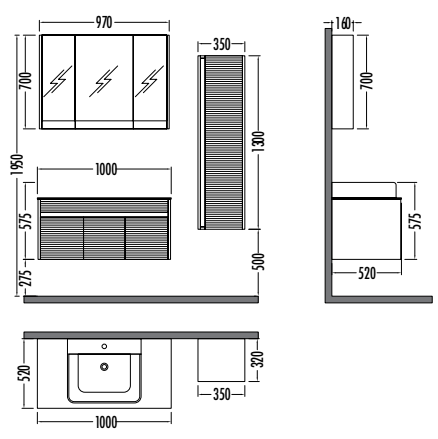

- 3-D kapak
- Soft close çekmece
- Soft close kapak
- Seramik lavabo
- Dalalı ledli ayna