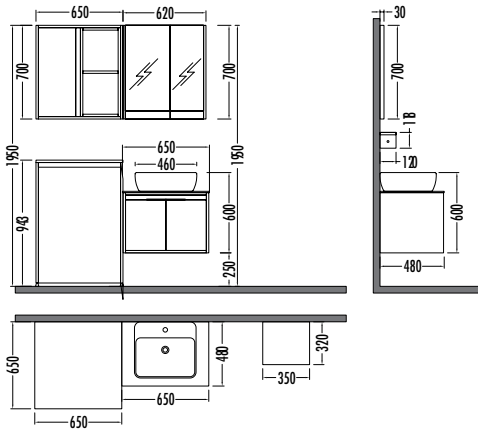

~~8130~~ ₺7269
Croma ÇM. Dlp. 65cm

~~10490~~
₺9379
Croma 65cm
İNDİRİMLİ

~~4195~~ ₺3749
Croma
Boy Dlp. 35cm

Beyaz / Siyah
White / Black

Croma serisi renk alternatifleri
Croma series color options

Berlin / Siyah	Berlin / Black
Dorado / Siyah	Dorado / Black
Beyaz / Siyah	White / Black