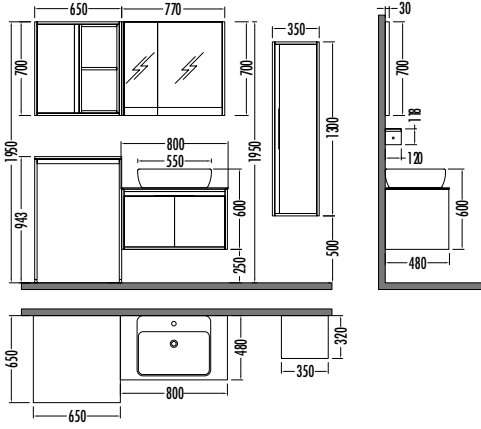

CROMA 80

Liste Fiyatı **Kampanyalı Satış Fiyatı**

Alt modül / Lower unit	: 9.205	8.229
Üst modül / Upper unit	: 3.715	3.320
Takım / Set	: 12.920	11.549
ÇMD 65 alt / CMD Lower unit	: 4.200	3.755
ÇMD 65 üst / CMD Upper unit	: 3.930	3.514
Boy Dolabı / Side cabinet	: 4.195	3.749

~~8130~~ ₺7269
Croma ÇM. Dlp. 65cm

~~12920~~
₺11549
Croma 80cm
İNDİRİMLİ

~~4195~~ ₺3749
Croma
Boy Dlp. 35cm

Berlin / Siyah
Berlin / Black

CROMA 65

Liste Fiyatı **Kampanyalı Satış Fiyatı**

Alt modül / Lower unit	: 7.400	6.615
Üst modül / Upper unit	: 3.090	2.764
Takım / Set	: 10.490	9.379
ÇMD 65 alt / CMD Lower unit	: 4.200	3.755
ÇMD 65 üst / CMD Upper unit	: 3.930	3.514
Boy Dolabı / Side cabinet	: 4.195	3.749