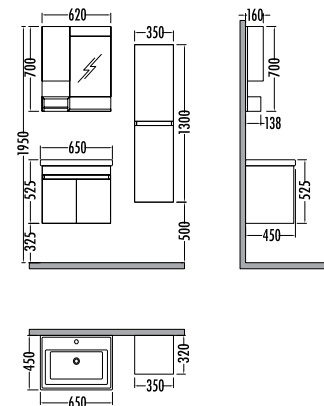

Beyaz
White

~~4450~~ ₺ **3979**
Storm Boy Dlp. 35cm

STORM 80

	Liste Fiyatı	Kampanyalı Satış Fiyatı
Alt modül / Lower unit	5.885	5.259
Üst modül / Upper unit	3.715	3.320
Takım / Set	9.600	8.579
Boy dolabı / Side cabinet	4.450	3.979

128

Beyaz
White

~~4450~~ ₺ **3979**
Storm Boy Dlp. 35cm

STORM 65

	Liste Fiyatı	Kampanyalı Satış Fiyatı
Alt modül / Lower unit	5.095	4.555
Üst modül / Upper unit	3.090	2.764
Takım / Set	8.185	7.319
Boy dolabı / Side cabinet	4.450	3.979