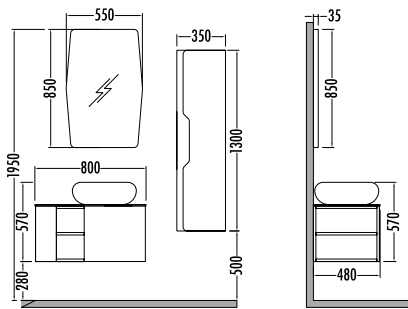

Mdf üzeri lake

Melamin kaplama

Soft close kapak

Seramik Lavabo + Cam Tezgah

Ledli açık raflı ayna

Era serisi renk alternatifleri
Era series color options

Dorado - Beyaz
Berlin - Beyaz

Dorado - White
Berlin - White