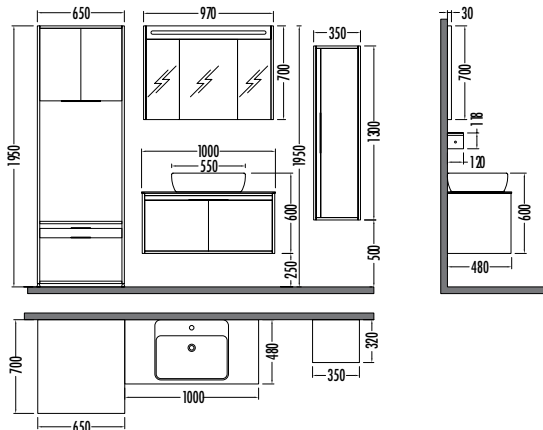

Melamin kaplama

Soft döne kapak

Seramik Lavabo

Dolaplı Ayna