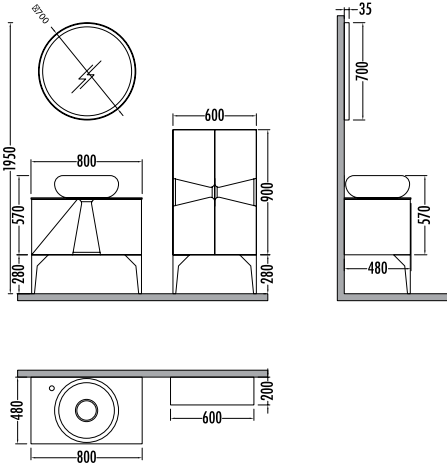

TUCSON SERIES

~~19435~~
₺ **17379**
Tucson 80cm
İNDİRİMLİ

Beyaz - Siyah
White - Black

~~10690~~ ₺ **9559**
Tucson 2'li
Boy Dlp. 35cm

~~21115~~
₺ **18879**
Tucson 80cm
İNDİRİMLİ

~~5345~~ ₺ **4779**
Tucson 2'li
Boy Dlp. 35cm