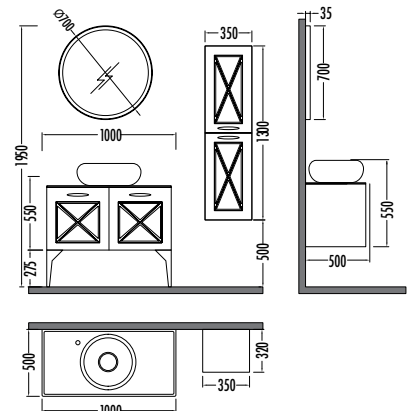

SONATA 100

Liste Fiyatı **Kampanyalı Satış Fiyatı**

Alt modül / Lower unit	: 16.335	14.600
Üst modül / Upper unit	: 5.030	4.499
Takım / Set	: 21.365	19.099
Boy dolabı / Side cabinet	: 7.995	7.149