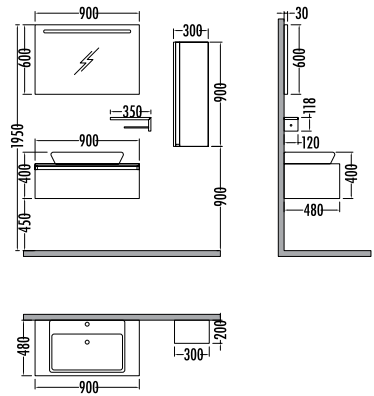

Baco serisi renk alternatifleri
Baco series color options

Fırtına gri - Yeni gri | Storm Grey - New grey
Yeni gri - Fırtına gri | New grey - Storm grey

Polimerik
High Gloss

Soft close
çekmece

Soft close
kapak

Seramik Lavabo
+ Cam Tezgah

Ledli açık
rafı ayna