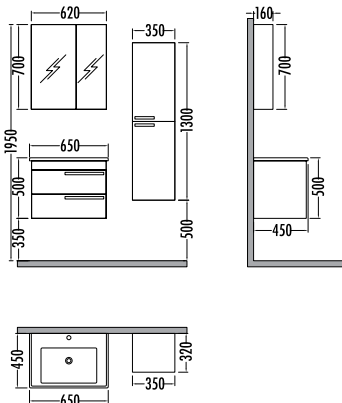

DOKKER 65

Liste Fiyatı **Kampanyalı Satış Fiyatı**

Alt modül / Lower unit :	8.610	7.695
Üst modül / Upper unit :	3.090	2.764
Takım / Set :	11.700	10.459
Boy dolabı / Side cabinet :	4.450	3.979