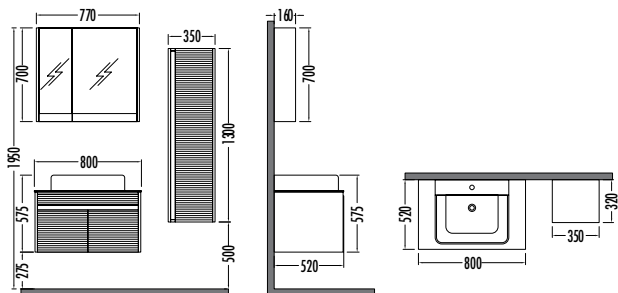

~~13620~~
₺12179
Accord 80cm
İNDİRİMLİ

~~4795~~ **₺4289**
Accord
Boy Dlp. 35cm

Dorado / Beyaz
Dorado / White

ACCORD 80

Liste **Kampanyalı**
Fiyatı **Satış Fiyatı**

Alt modül / Lower unit	: 9.905	8.859
Üst modül / Upper unit	: 3.715	3.320
Takım / Set	: 13.620	12.179
Boy dolabı / Side cabinet	: 4.795	4.289