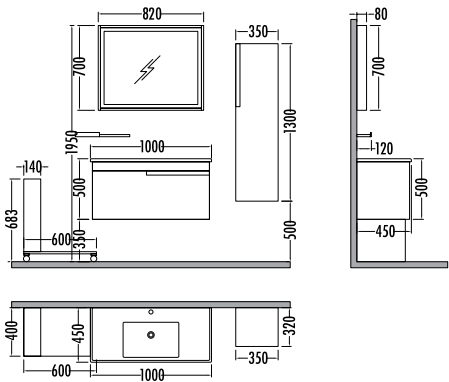

Sephia serisi renk alternatifleri
Sephia series color options

Berlin	Berlin
Dorado	Dorado
Beyaz	White