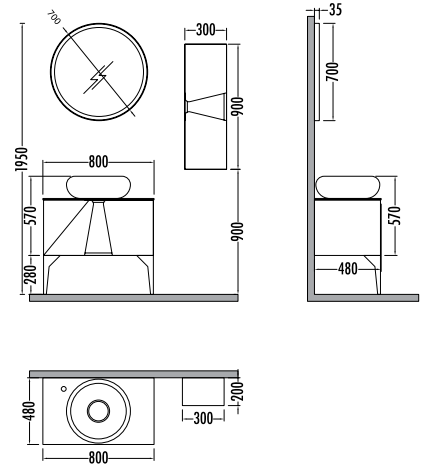

~~5345~~ ₺ **4779**
Tucson 2'li
Boy Dlp. 35cm

Karamel - Siyah
Caramel - Black