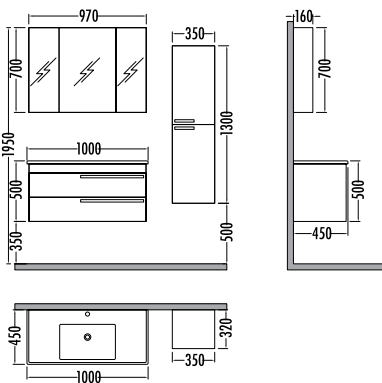

Beyaz / Metalik Antrasit
White / Metallic Anthracite

~~4450~~ ₺ **3979**
Dokker
Boy Dlp. 35cm

DOKKER 100 Liste Fiyatı **Kampanyalı Satış Fiyatı**

Alt modül / Lower unit	: 11.060	9.890
Üst modül / Upper unit	: 4.250	3.799
Takım / Set	: 15.310	13.689
Boy dolabı / Side cabinet	: 4.450	3.979