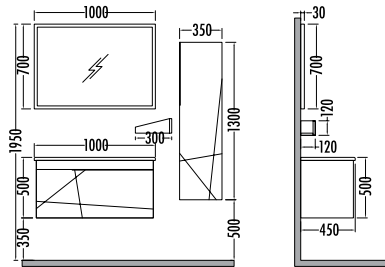

ORION 100

Liste Fiyatı **Kampanyalı Satış Fiyatı**

Alt modül / Lower unit	: 11.475	9.629
Üst modül / Upper unit	: 5.225	4.670
Takım / Set	: 16.700	14.929
Boy dolabı / Side cabinet	: 5.635	5.039