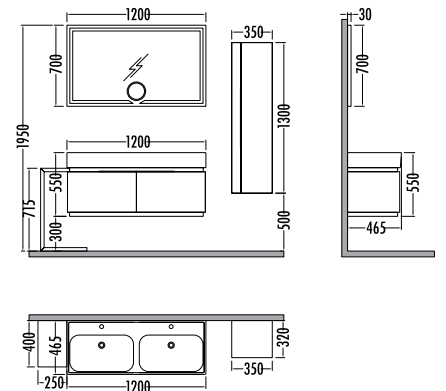

Omega serisi renk alternatifleri
Omega series color options

Beyaz - Metalik Antrasit
White - Metallic Anthracite

OMEGA 120	Liste Fiyatı	Kampanyalı Satış Fiyatı
Alt modül / Lower unit	19.575	17.505
Üst modül / Upper unit	5.880	5.254
Takım / Set	25.455	22.759
Boy dolabı / Side cabinet	5.635	5.039