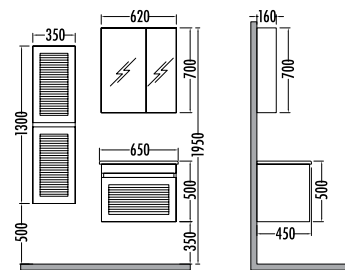

~~5635~~ ₺ **5039**
Megane
Boy Dlp. 35cm

~~10670~~
₺ **9539**
Megane 65cm
İNDİRİMLİ

~~5635~~ ₺ **5039**
Megane
Boy Dlp. 35cm

Beyaz
White

~~15310~~
₺ **13689**
Dokker 100cm
İNDİRİMLİ

Beyaz / Metalik Antrasit
White / Metallic Anthracite