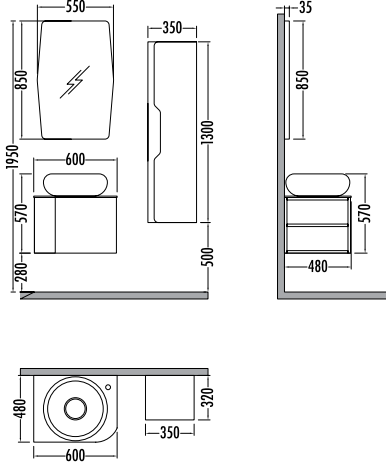

~~12.775~~
₺ 11.419
Era 60cm
İNDİRİMLİ

~~7.100~~ ₺ 6.349
Era
Boy Dlp. 35cm

Berlin - Beyaz
Berlin - White

~~16900~~
 ₺ **15109**
 Era 80cm
 İNDİRİMLİ

~~7100~~ ₺ **6349**
 Era
 Boy Dlp. 35cm

Dorado - Beyaz
 Dorado - White