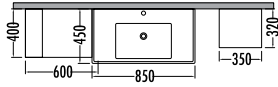

SEPHIA 85

Liste Fiyatı **Kampanyalı Satış Fiyatı**

Alt modül / Lower unit	: 7.240	6.475
Üst modül / Upper unit	: 4.480	4.004
Takım / Set	: 11.720	10.479
Boy dolabı / Side cabinet	: 4.450	3.979
Hareketli modül / Mobil part unit	: 4.450	3.979

SEPHIA 65

Liste Fiyatı **Kampanyalı Satış Fiyatı**

Alt modül / Lower unit	: 5.470	4.890
Üst modül / Upper unit	: 4.215	3.769
Takım / Set	: 9.685	8.659
Boy dolabı / Side cabinet	: 4.450	3.979
Hareketli modül / Mobil part unit	: 4.450	3.979