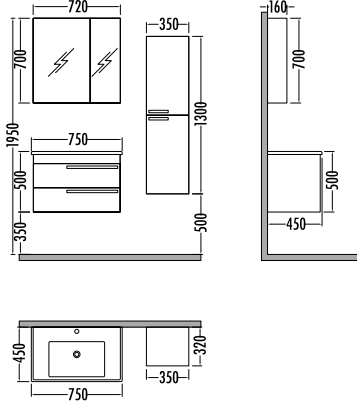

DOKKER 75

Liste Fiyatı **Kampanyalı Satış Fiyatı**

Alt modül / Lower unit :	9.985	8.929
Üst modül / Upper unit :	3.715	3.320
Takım / Set :	13.700	12.249
Boy dolabı / Side cabinet :	4.450	3.979

Dokker serisi renk alternatifleri
Dokker series color options

Beyaz - M.Antrasit	White - M.Anthracite
Beyaz - Beyaz	White - White
Beyaz - Siyah	White - Black

~~13700~~
₺ **12249**
Dokker 75cm
İNDİRİMLİ

Beyaz / Beyaz
White / White

~~4450~~ ₺ **3979**
Dokker
Boy Dlp. 35cm