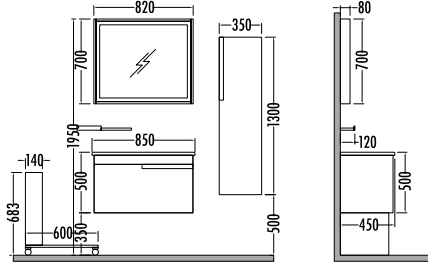

SEPHIA 85

Liste Fiyatı **Kampanyalı Satış Fiyatı**

Alt modül / Lower unit	: 7.240	6.475
Üst modül / Upper unit	: 4.480	4.004
Takım / Set	: 11.720	10.479
Boy dolabı / Side cabinet	: 4.450	3.979
Hareketli modül / Mobil part unit	: 4.450	3.979

SEPHIA 65

Liste Fiyatı **Kampanyalı Satış Fiyatı**

Alt modül / Lower unit	: 5.470	4.890
Üst modül / Upper unit	: 4.215	3.769
Takım / Set	: 9.685	8.659
Boy dolabı / Side cabinet	: 4.450	3.979
Hareketli modül / Mobil part unit	: 4.450	3.979