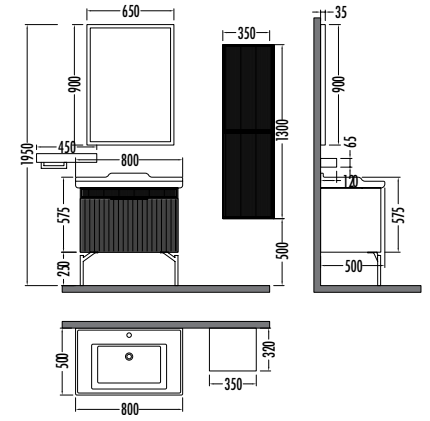

3-D
kapak

Soft close
çekmece

Soft close
kapak

Seramik lavabo

Ledli ayna