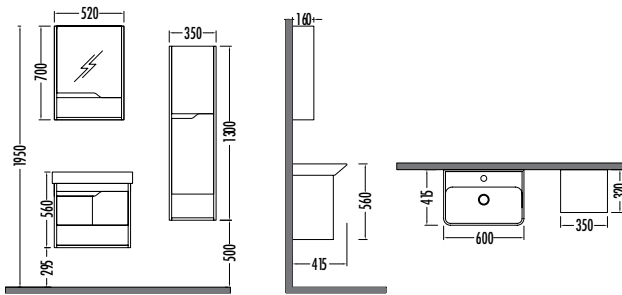

YARIS 60

Liste **Kampanyalı**
Fiyatı **Satış Fiyatı**

Alt modül / Lower unit	: 3.650	3.260
Üst modül / Upper unit	: 2.580	2.309
Takım / Set	: 6.230	5.569
Boy dolabı / Side cabinet	: 4.180	3.739