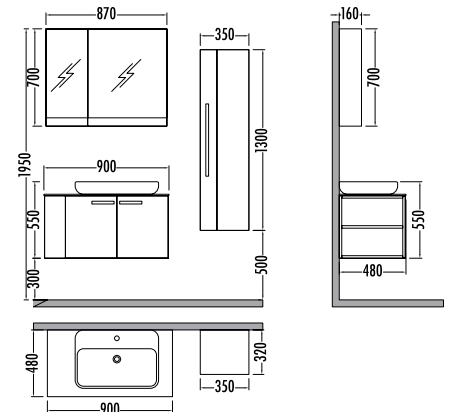

Polimerik
High Gloss

Melamin
kaplama

Soft dose
kapak

Seramik Lavabo
+Cam tezgah

Dolaplı Ayna

Jazz serisi renk alternatifleri
Jazz series color options

Beyaz - Mat Antrasit	White - Matte Anthracite
Beyaz - Beyaz	White - White
Beyaz - Mat Siyah	White - Matte Black
Beyaz - Dafne	White - Daphne