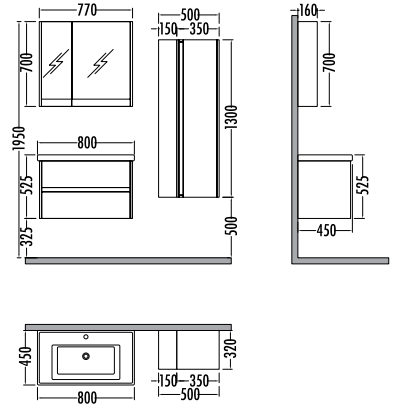

JETTA 80

	Liste Fiyatı	Kampanyalı Satış Fiyatı
Alt modül / Lower unit	9.425	8.429
Üst modül / Upper unit	3.715	3.320
Takım / Set	13.140	11.749
Raftlı boy dolabı	6.330	5.659
Side cabinet with shelf		

~~13140~~
₺11749
Jetta 80cm
İNDİRİMLİ

~~6330~~ ₺5659
Jetta 2'li Boy Dlp. 50cm

Söğüt
Willow

JETTA 65

	Liste Fiyatı	Kampanyalı Satış Fiyatı
Alt modül / Lower unit	8.095	7.235
Üst modül / Upper unit	3.090	2.764
Takım / Set	11.185	9.999
Boy dolabı / Side cabinet	4.450	3.979

~~11185~~
₺9999
Jetta 65cm
İNDİRİMLİ

~~4450~~ ₺3979
Jetta Boy Dlp. 35cm

Antik Dark
Antique Dark