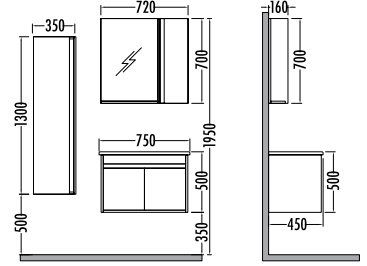

~~9600~~
₺ **8579**
Tigra 75cm
İNDİRİMLİ

~~4450~~ ₺ **3979**
Tigra Boy Dlp. 35cm

Beyaz / Söğüt
White / Willow

Melamin kaplama

Soft dase kapak

Seramik Lavabo

Rafli ve dolaplı ayna