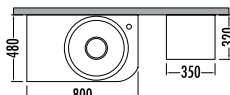

Mdf üzeri lake

Melamin kaplama

Soft close kapak

Seramik Lavabo + Cam Tezgah

Ledli açık raflı ayna

Era serisi renk alternatifleri
Era series color options

Dorado - Beyaz
Berlin - Beyaz

Dorado - White
Berlin - White